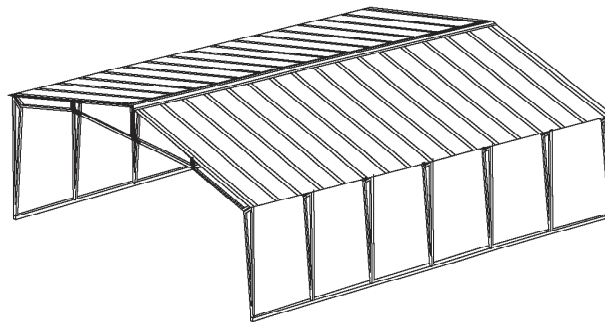

Option List

J-Trim		$40	$50	$60	$70	$80	$90	$100
Leg Height		21' Long	26' Long	31' Long	36' Long	41' Long	46' Long	51' Long
Height	7' Legs	$180	$220	$250	$290	$330	$370	$400
	8' Legs	$360	$440	$500	$580	$660	$740	$800
	9' Legs	$540	$660	$750	$870	$990	$1110	$1200
	10' Legs	$720	$880	$1000	$1160	$1320	$1480	$1600
	11' Legs	$900	$1100	$1250	$1450	$1650	$1850	$2000
	12' Legs	$1080	$1320	$1500	$1740	$1980	$2220	$2400

* Vertical sides and ends included in price.

Leg Height		21' Long	26' Long	31' Long	36' Long	41' Long	46' Long	51' Long
Both Sides Closed	6' Legs	$550	$625	$750	$875	$1000	$1120	$1250
	7' Legs	$625	$710	$850	$995	$1135	$1270	$1420
	8' Legs	$705	$875	$1045	$1220	$1400	$1565	$1740
	9' Legs	$705	$875	$1045	$1220	$1400	$1565	$1740
	10' Legs	$800	$1000	$1155	$1350	$1540	$1730	$1920
	11' Legs	$845	$1045	$1210	$1430	$1795	$1850	$2055
	12' Legs	$900	$1100	$1265	$1515	$1915	$1970	$2185

Leg Height		32' Wide	34' Wide	36' Wide	38' Wide	40' Wide
Each End Closed	6' Legs	$1680	$1760	$1870	$1955	$2035
	7' Legs	$1845	$1925	$2035	$2120	$2200
	8' Legs	$1900	$1980	$2090	$2175	$2255
	9' Legs	$1955	$2035	$2145	$2230	$2310
	10' Legs	$2120	$2200	$2310	$2395	$2475
	11' Legs	$2175	$2255	$2365	$2450	$2530
	12' Legs	$2230	$2310	$2420	$2505	$2585

<u>Walk-in Door</u> Certified Walk-in $275.00	<u>Window</u> 30" x 30" $150	<u>Gable End</u> $ 400 All sizes up to 40' wide	<u>Connection Fee</u> Carports connected end to end add $200
<u>Frameouts</u>		<u>Certified Garage Doors</u>	
Window	$50.00	6' x 6'	$450.00
Walk-In Door	$75.00	8' x 8'	$500.00
Garage Door	$100.00	9' x 8'	$700.00
		10' x 8'	$750.00
		10' x 10'	$800.00