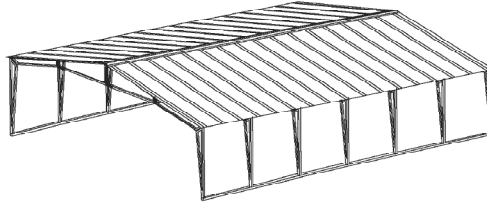

Carolina Carports, Inc.

Quality Is Our First Priority.

29 Gauge Steel Roof

J-Trim Available
for a finished appearance.

40 wides come in the vertical roof style only.

Sides Close Are Optional.

Certified Carports

Meet 130 mph winds and up to 150 mph winds.

CCI will manufacture &
customize carports or garages
of different sizes in
13 different colors.

FL # CBC1254822

32'x21'

14 Gauge, 6' legs

\$4495.00

130 mph winds

32'x21'